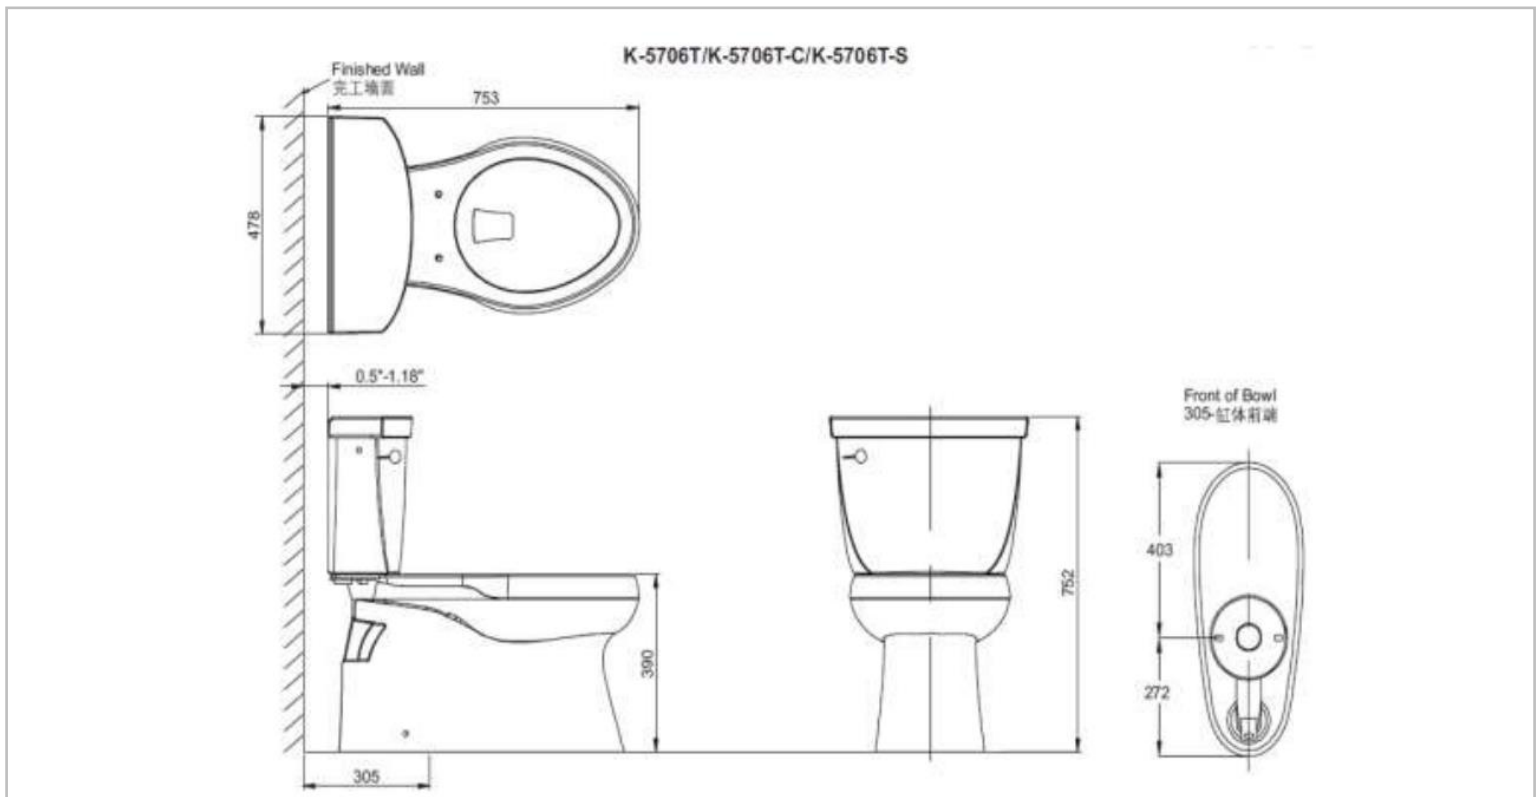

Brand : KOHLER
 Name : CIMARRON 2-Piece elongated toilet with French Curve quiet close seat
 Item Code : K5767T-0 Bowl
 K24862T-CT3-0 Tank
 K4713T-0
 Designer :
 Color / Finish: White
 Dimensions : 753 x 752 x 478 mm

Product info:

- Class 5 single flush system (4.2L)
- Compatible with C3 bidet Seat
- S trap: 305mm
- Same product with quiet-close toilet can be found by 5706T-C-0

Flushing of pipe must be done before fittings are installed. Failure to do so voids the warranty.